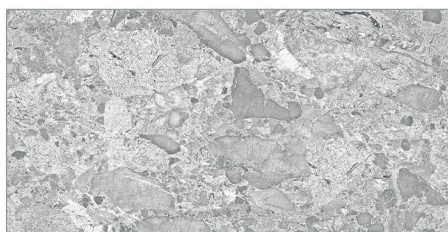

Hyperrealist
Design

Fire
Resistance

Easy to
Maintain

GLOSSY

IC-6009

Random Design
& Patterns

Hyperrealist
Design

Fire
Resistance