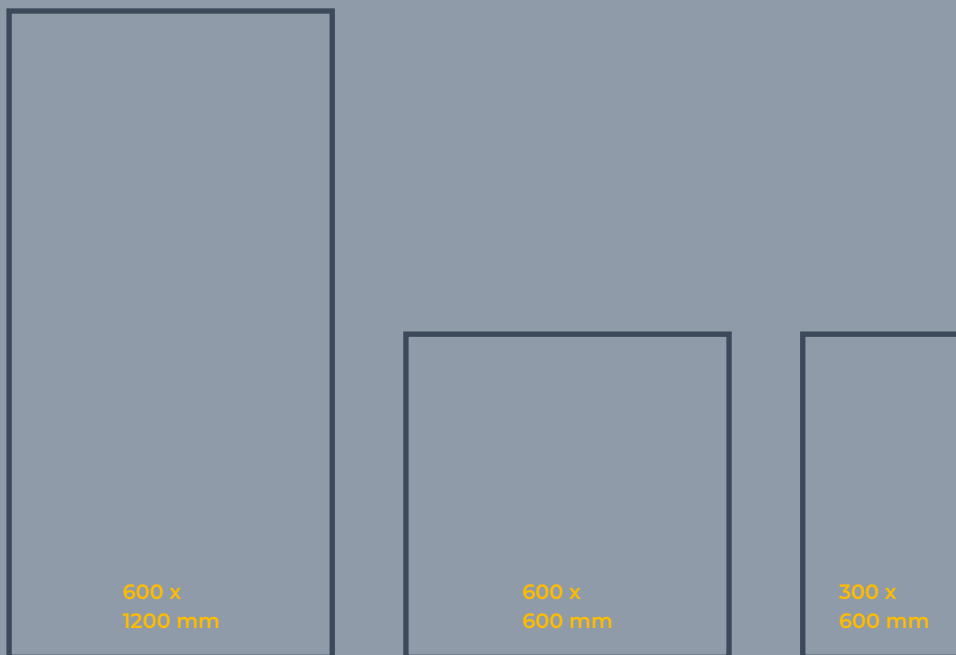

AVAILABLE SIZES

Let's build your
luxurious space